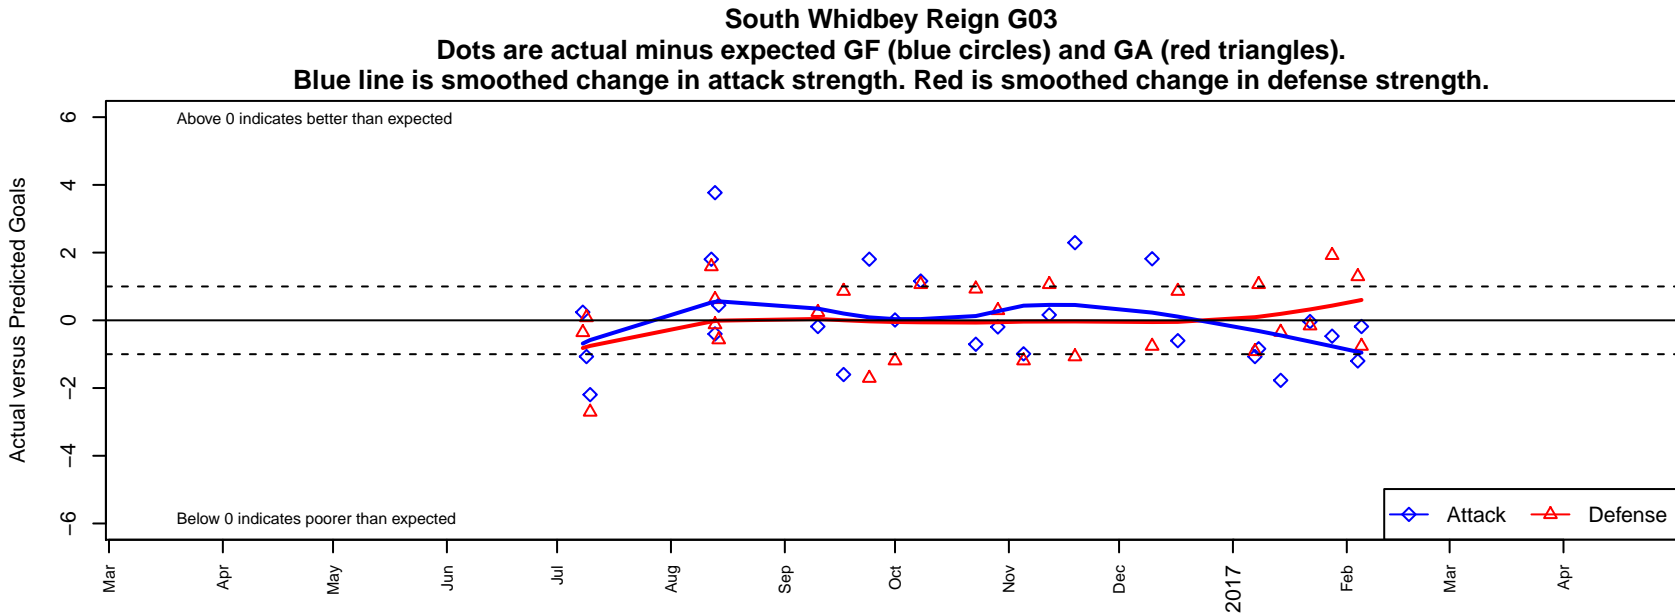

South Whidbey Reign G03

South Whidbey SC
 , WA
 G03 total strength=1048
 attack=3.44 defense=1.62
 fall league = NPSL Div 2 (03) U14

alt names used:
 South Whidbey G03 Reign
 SOUTH WHIDBEY YOUTH REIGN (WA)
 Whidbey ReignU14
 South Whidbey Youth Soccer Club – GU14

Venues played:
 2016 Seattle United Cup GU14 Silver
 2016 REDAPT Cup Silver U14
 2016 NPSL Division 2 (03) U14
 2016 Founders Cup G03 Div A

**attack and defense variance (black dot)
relative to other teams
and top 10 in region**