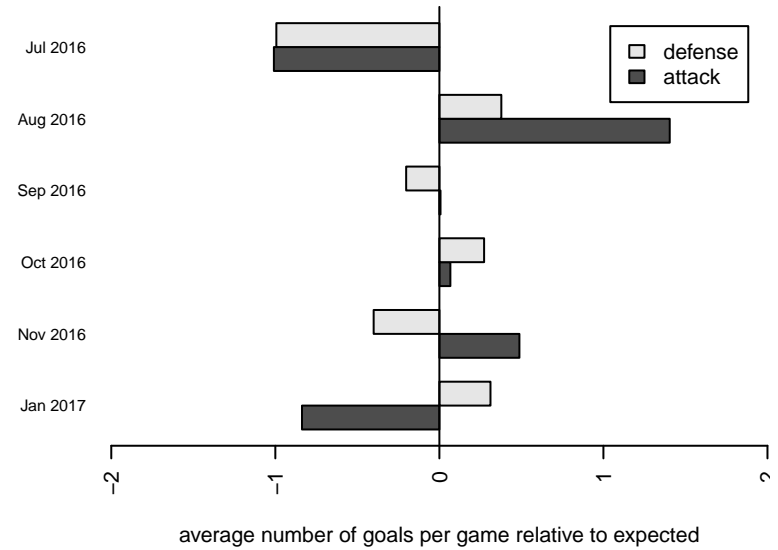

Performance relative to 13 month average