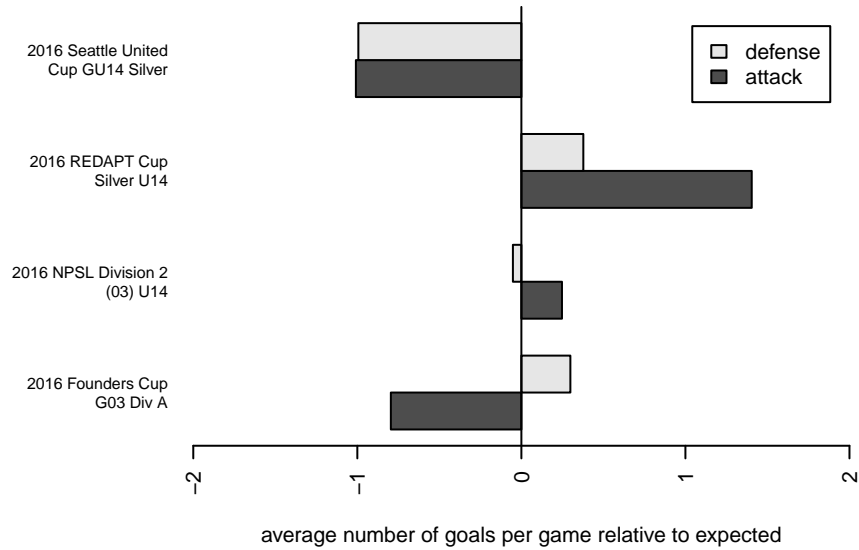

Performance relative to 13 month average