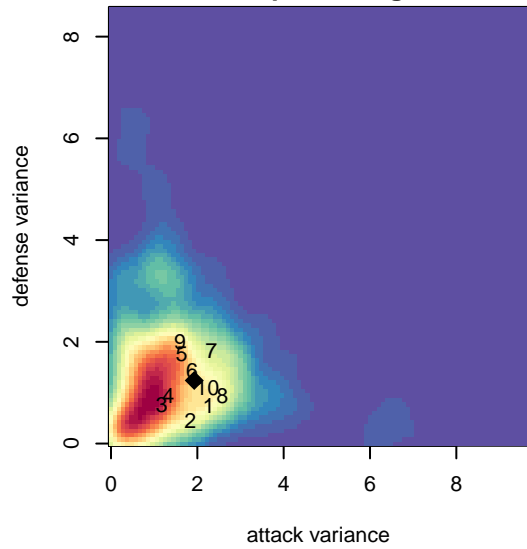

South Whidbey Reign G03

South Whidbey SC
 , WA
 G03 total strength=1048
 attack=3.44 defense=1.62
 fall league = NPSL Div 2 (03) U14

alt names used:
 South Whidbey G03 Reign
 SOUTH WHIDBEY YOUTH REIGN (WA)
 Whidbey ReignU14
 South Whidbey Youth Soccer Club – GU14

Venues played:
 2016 Seattle United Cup GU14 Silver
 2016 REDAPT Cup Silver U14
 2016 NPSL Division 2 (03) U14
 2016 Founders Cup G03 Div A

**attack and defense variance (black dot)
relative to other teams
and top 10 in region**