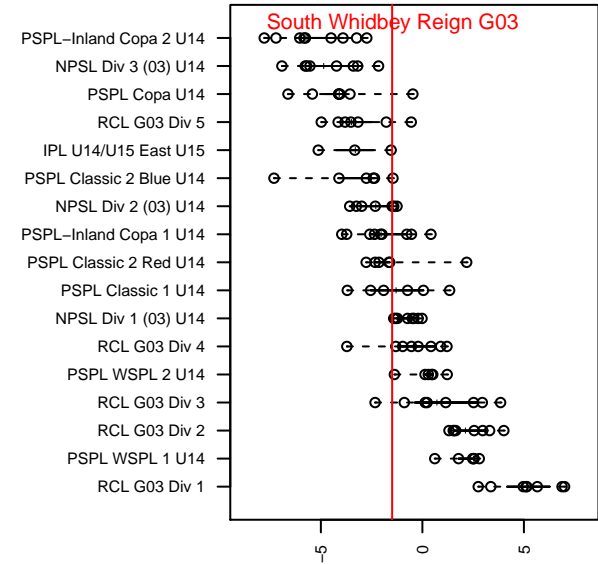

**attack and defense rating
relative to others at age
and all opponents in last 13 months**