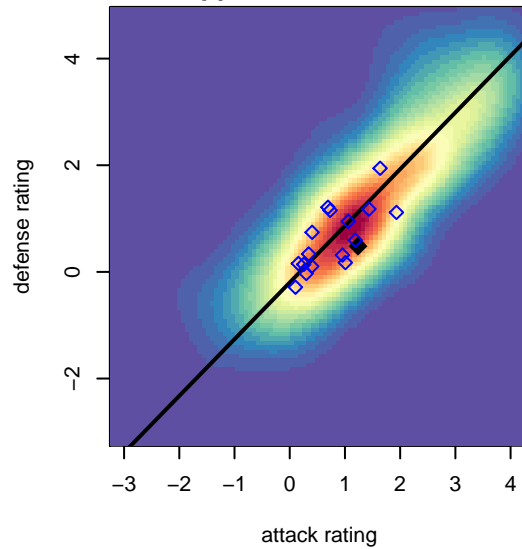

**attack and defense rating
relative to others at age
and all opponents in last 13 months**